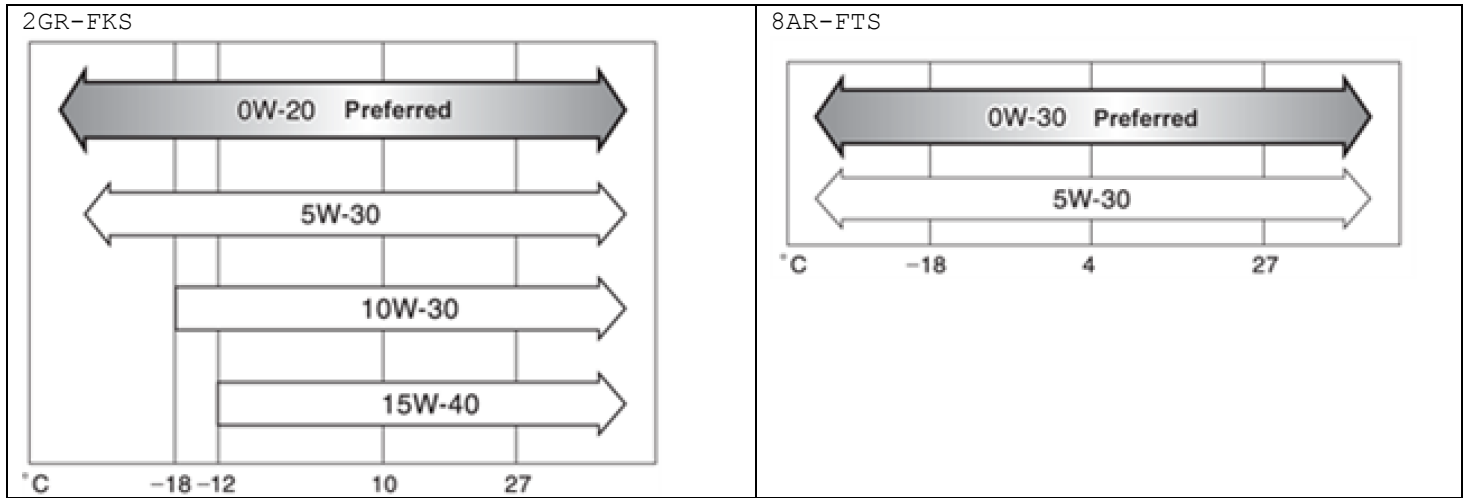

**Lexus RX L20 (W) (2015-..)**

System	Capacity (l)	Type
<b>Lubrication (w filter)</b>		
8AR-FTS (2.0it)	4.9	API SL..SN / ILSAC
2GR-FKS (3.5i)	5.5	API SL..SN / ILSAC

System	Capacity (l)	Type
<b>Cooling</b>		
2GR-FKS	9.9	
8AR-FTS	8.7 + 3.2	engine + intercooler
<b>Automatic transmission</b>		
2GR-FKS	6.8	Toyota ATF WS
8AR-FTS	6.7	Toyota ATF WS
<b>Transfer</b>		
	0.8	Toyota Diff. Gear Oil LT API GL-5 SAE 75W-85
<b>Rear differential</b>		
	0.5	Toyota Diff. Gear Oil LT API GL-5 SAE 75W-85
<b>Fuel tank (RON)</b>		
	72	Premium (95)