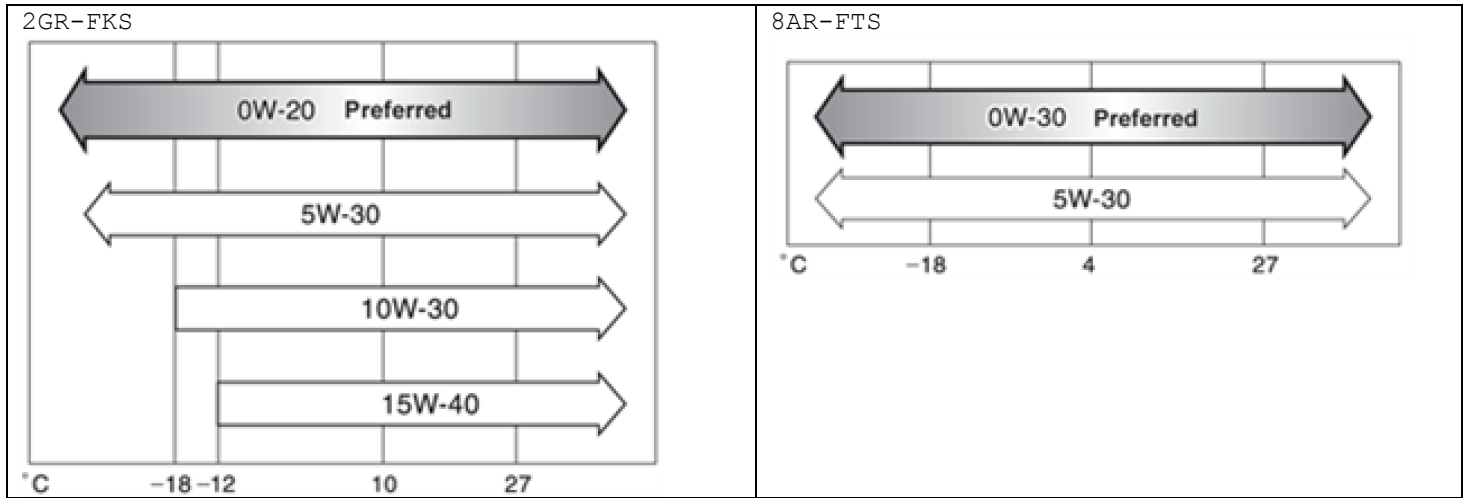

**Lexus RX L20 (W) (2015-..)**

System	Capacity (l)	Type
<b>Lubrication (w filter)</b>		
8AR-FTS (2.0it)	4.9	API SL..SN / ILSAC
2GR-FKS (3.5i)	5.5	API SL..SN / ILSAC

System	Capacity (l)	Type
<b>Cooling</b>		
2GR-FKS	9.9	
8AR-FTS	8.7 + 3.2	engine + intercooler
<b>Automatic transmission</b>		
2GR-FKS	6.8	Toyota ATF WS
8AR-FTS	6.7	Toyota ATF WS
<b>Transfer</b>		
	0.8	Toyota Diff. Gear Oil LT API GL-5 SAE 75W-85
<b>Rear differential</b>		
	0.5	Toyota Diff. Gear Oil LT API GL-5 SAE 75W-85
<b>Fuel tank (RON)</b>		
	72	Premium (95)