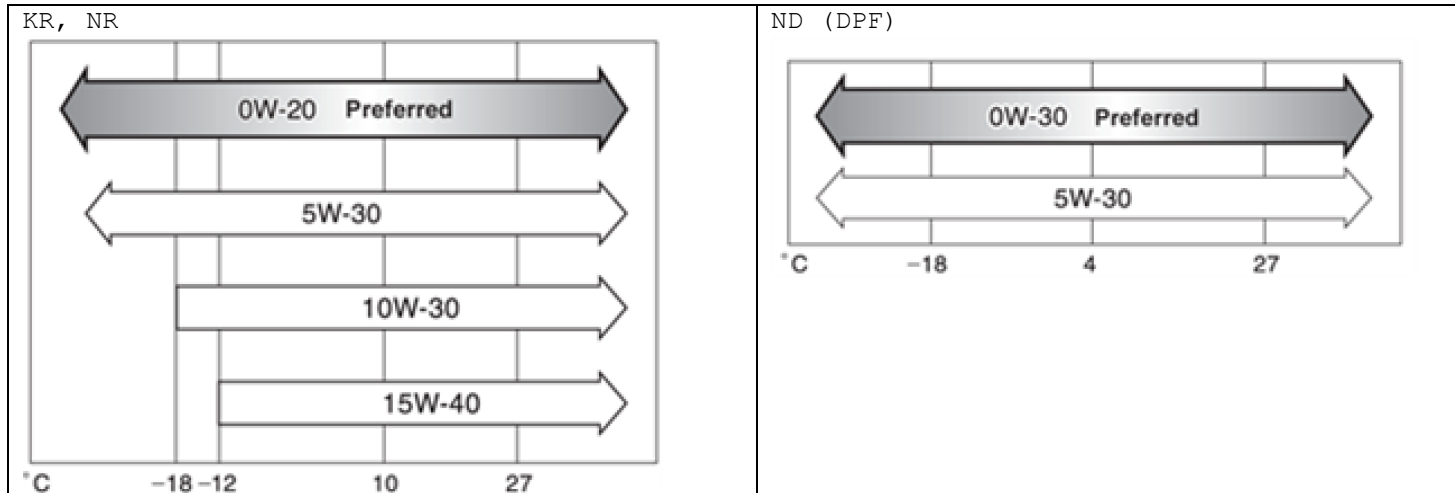

System	Capacity (l)	Type
Cooling		
1KR-FE	4.5	
1NR-FE	4.8 / 4.6	CVT / MT
1ND-TV	4.9 / 4.5	w add.heater / std
Manual transmission		
1KR-FE	1.7	Toyota MT Gear Oil LV API GL-4 SAE 75W
1NR-FE, 1ND-TV	2.4	Toyota MT Gear Oil LV API GL-4 SAE 75W
CVT		
	6.4	Toyota CVT Fluid FE
Fuel tank (RON)		
1KR-FE, 1NR-FE	42	Premium (95)
1ND-TV	41	Diesel